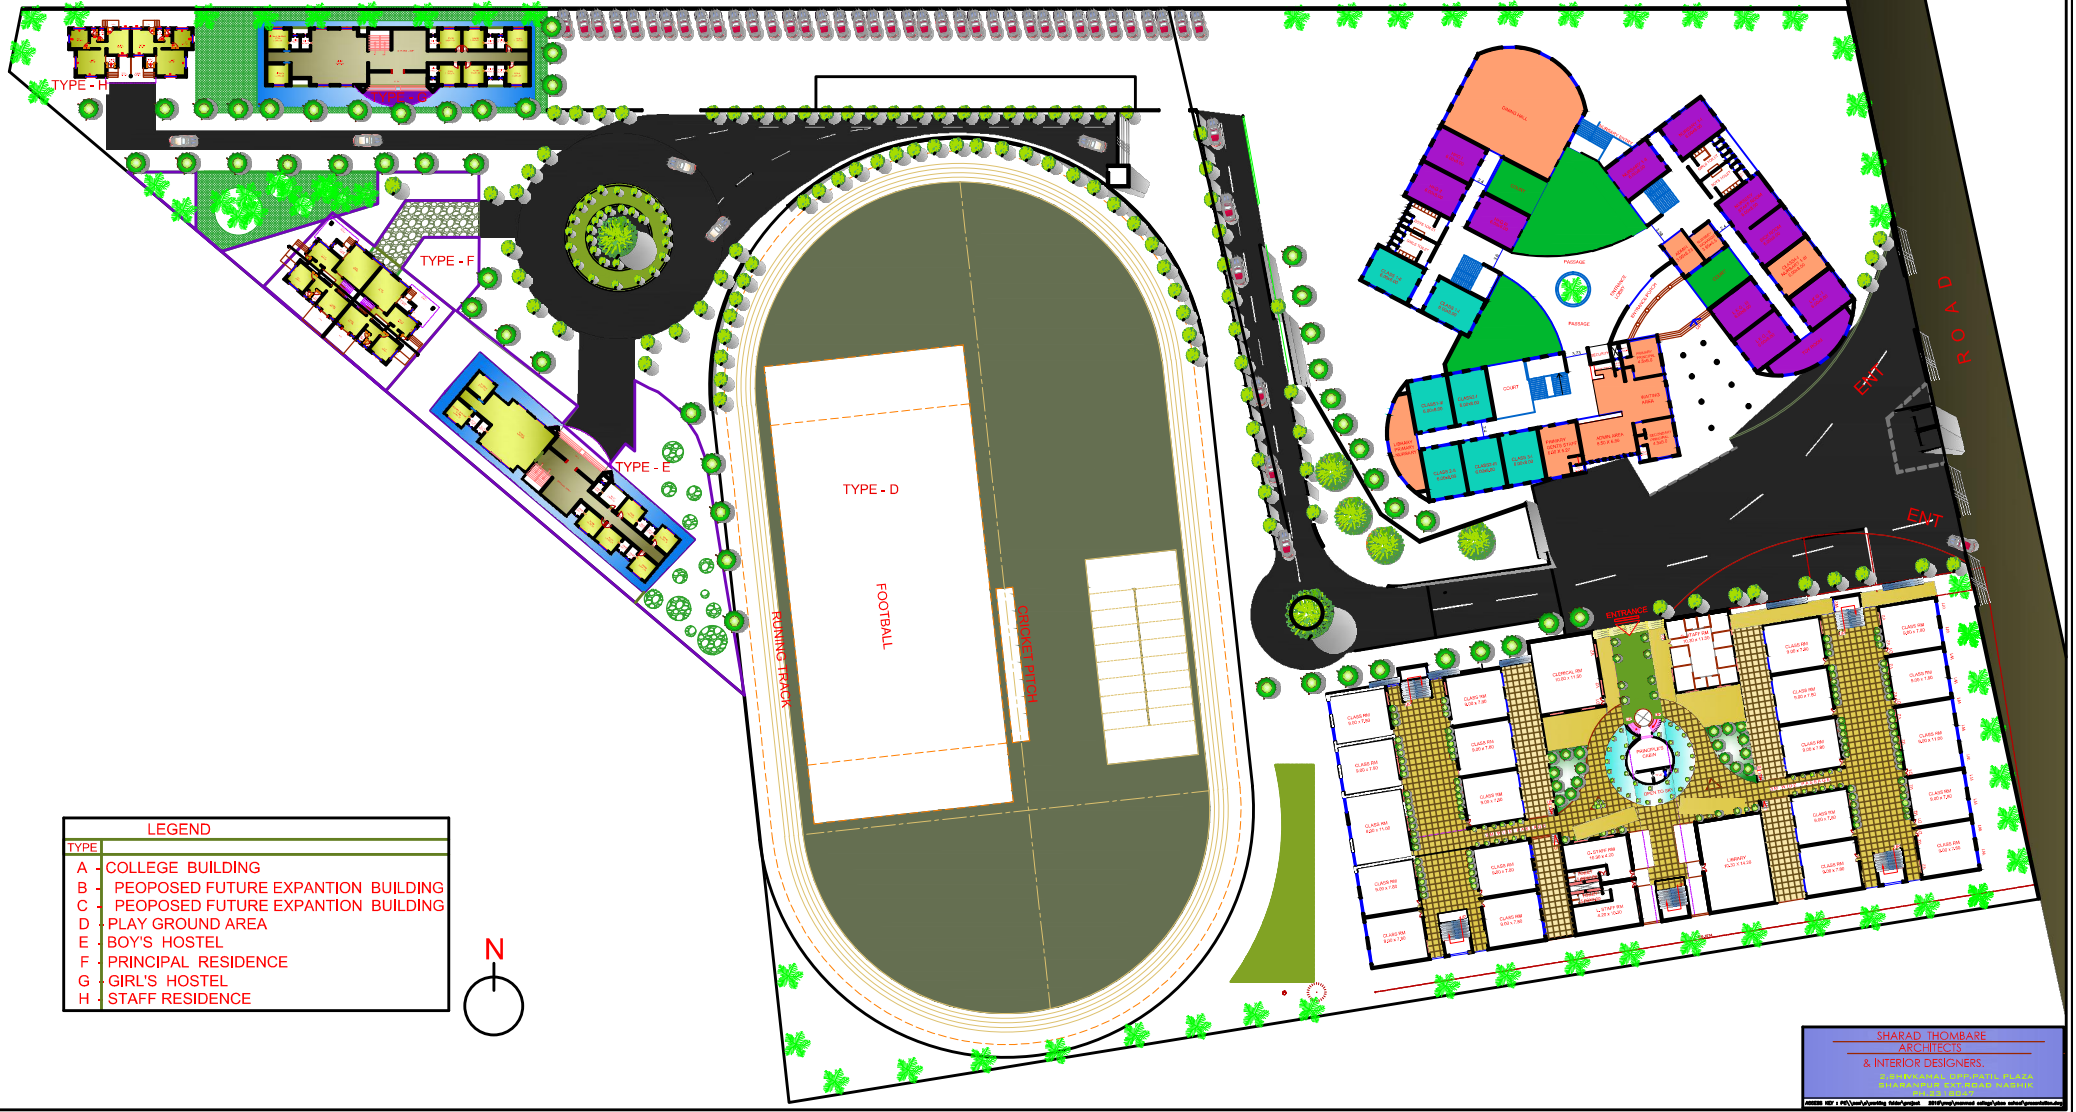

PROPOSED MASTER PLAN OF MARATHA VIDYA PRASARAK SAMAJ'S MANMAD COLLEGE AND SCHOOL CAMPUS AT ANAKWADE . MANMAD

LEGEND	
TYPE	
A	COLLEGE BUILDING
B	PEOPOSED FUTURE EXPANTION BUILDING
C	PEOPOSED FUTURE EXPANTION BUILDING
D	PLAY GROUND AREA
E	BOY'S HOSTEL
F	PRINCIPAL RESIDENCE
G	GIRL'S HOSTEL
H	STAFF RESIDENCE

SHARAD THOMBASE
ARCHITECTS
& INTERIOR DESIGNERS.
B-10/10, MIDC INDUSTRIAL ESTATE, MANMAD
DISTRICT, PUNE, MAHARASHTRA, INDIA
CONTACT NO. 98200 88888